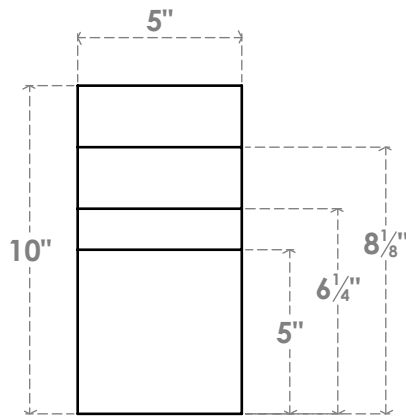

RFTP05X10X12MON

5"W X 10"H X 12"L MONTEREY ARCHITECTURAL GRADE PVC RAFTER TAIL

SIDE PROFILE

FRONT PROFILE

ISOMETRIC

EKENA MILLWORK
 2300 WEST MAIN ST.
 CLARKSVILLE, TX 75426
 TOLL FREE: 866-607-0453
 WWW.EKENAMILLWORK.COM

NOTES

1. INSTALLATION TO BE COMPLETED IN ACCORDANCE WITH MANUFACTURER'S SPECIFICATIONS.
2. DRAWING MAY NOT BE TO SCALE
3. THIS DRAWING IS INTENDED FOR DESIGN AND PLANNING PURPOSES ONLY.
4. ALL INFORMATION CONTAINED HEREIN WAS CURRENT AT THE TIME OF DEVELOPMENT BUT MUST BE REVIEWED AND APPROVED BY THE PRODUCT MANUFACTURER TO BE CONSIDERED ACCURATE.
5. ARCHITECTURAL GRADE PVC PRODUCTS ARE MADE FROM EXPANDED CELLULAR PVC AND COME NATURALLY WHITE BUT MAY BE PAINTED