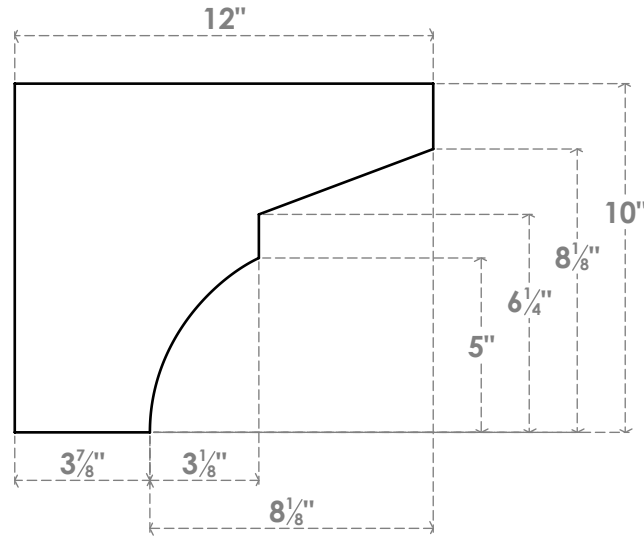

RFTP05X10X12MON

5"W X 10"H X 12"L MONTEREY ARCHITECTURAL GRADE PVC RAFTER TAIL

SIDE PROFILE

FRONT PROFILE

ISOMETRIC

EKENA MILLWORK
 2300 WEST MAIN ST.
 CLARKSVILLE, TX 75426
 TOLL FREE: 866-607-0453
 WWW.EKENAMILLWORK.COM